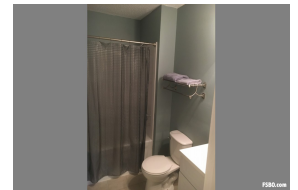

Renovated 2 Bedroom ground level condo for sale in wooded area with lots of common ground.

\$119,000

13822 Amiot Court
APT B
Creve Coeur, MO 63146
saint louis county County

Property Description

Renovated 2 Bedroom ground level condo for sale in wooded area with lots of common ground. Updated Kitchen with appliances included, including washer and dryer. New water heater