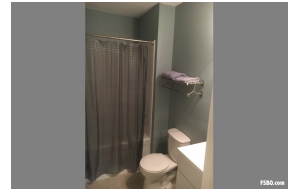

**Renovated 2 Bedroom ground level condo for sale in wooded area with lots of common ground.**

**Property Description**

Renovated 2 Bedroom ground level condo for sale in wooded area with lots of common ground. Updated Kitchen with appliances included, including washer and dryer. New water heater

**\$119,000**

13822 Amiot Court  
APT B  
Creve Coeur, MO 63146  
saint louis county County

**Contact Owner:**

jon slyman  
3142888493  
3142888493

**Amenities**

- Carpet
- Central Heat
- Dishwasher
- Electric Heat
- Family Room
- Laundry Closet
- Porch
- Swimming Pool
- Washer/Dryer
- Central Air
- Covered Patio
- Electric Cooling
- Electric Oven/Range
- Fireplace
- Microwave
- Refrigerator
- Tile

Listing ID:	<b>181971</b>
Bedrooms:	2
Bathrooms:	1
Garage:	1
Type:	Residential
Subtype:	Condo
Sq. Feet:	968
Year Built:	1984