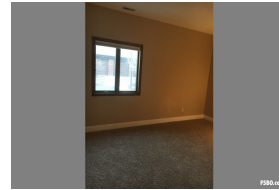

**Renovated 2 Bedroom ground level condo for sale in wooded area with lots of common ground.**

**Property Description**

Renovated 2 Bedroom ground level condo for sale in wooded area with lots of common ground. Updated Kitchen with appliances included, including washer and dryer. New water heater

**\$119,000**

13822 Amiot Court  
APT B  
Creve Coeur, MO 63146  
saint louis county County

**Contact Owner:**

jon slyman  
3142888493  
3142888493

**Amenities**

- Carpet
- Central Heat
- Dishwasher
- Electric Heat
- Family Room
- Laundry Closet
- Porch
- Swimming Pool
- Washer/Dryer
- Central Air
- Covered Patio
- Electric Cooling
- Electric Oven/Range
- Fireplace
- Microwave
- Refrigerator
- Tile