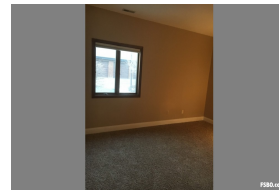

Renovated 2 Bedroom ground level condo for sale in wooded area with lots of common ground.

\$119,000

13822 Amiot Court
APT B
Creve Coeur, MO 63146
saint louis county County

Property Description

Renovated 2 Bedroom ground level condo for sale in wooded area with lots of common ground. Updated Kitchen with appliances included, including washer and dryer. New water heater