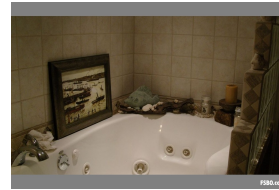

Santa Fe Charmer -- welcome home

\$339,500

2567 Camino San Patricio
Santa Fe, NM 87505
Santa Fe County

Property Description

This 1780 sq ft one of a kind townhouse is as charming as they come. Kiva wood burning fireplace. Nice open living/dining room space with newly renovated kitchen, gas convection range/oven, dishwasher, refrigerator plus high end washer/dryer provided. Alarm system in place. Completely landscaped, roses, pear tree, perennials on drip irrigation .Quiet neighborhood centrally located in Santa Fe, five minutes to downtown. • 2 bedrooms/2 spa baths • Tile/Hardwood Floors • Sun room • F ... **more info online**

Contact Owner:

Ruth Morgart
5057954430

Listing ID:	185863
Bedrooms:	2
Bathrooms:	2
Garage:	2
Type:	Residential
Subtype:	Townhouse
Lot Size:	6100
Sq. Feet:	1780
Year Built:	1981
School District:	Chaparral Elementary School/Santa Fe High School