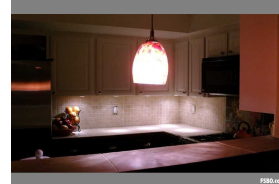

Santa Fe Charmer -- welcome home

\$339,500

2567 Camino San Patricio
Santa Fe, NM 87505
Santa Fe County

Property Description

This 1780 sq ft one of a kind townhouse is as charming as they come. Kiva wood burning fireplace. Nice open living/dining room space with newly renovated kitchen, gas convection range/oven, dishwasher, refrigerator plus high end washer/dryer provided. Alarm system in place. Completely landscaped, roses, pear tree, perennials on drip irrigation .Quiet neighborhood centrally located in Santa Fe, five minutes to downtown. • 2 bedrooms/2 spa baths • Tile/Hardwood Floors • Sun room • F ... **more info online**