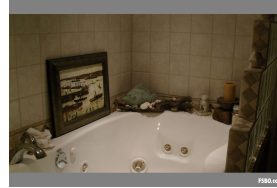

Santa Fe Charmer -- welcome home

\$339,500

2567 Camino San Patricio
Santa Fe, NM 87505
Santa Fe County

Property Description

This 1780 sq ft one of a kind townhouse is as charming as they come. Kiva wood burning fireplace. Nice open living/dining room space with newly renovated kitchen, gas convection range/oven, dishwasher, refrigerator plus high end washer/dryer provided. Alarm system in place. Completely landscaped, roses, pear tree, perennials on drip irrigation .Quiet neighborhood centrally located in Santa Fe, five minutes to downtown. • 2 bedrooms/2 spa baths • Tile/Hardwood Floors • Sun room • F ... **more info online**

Contact Owner:

Ruth Morgart
5057954430

Listing ID:	185863
Bedrooms:	2
Bathrooms:	2
Garage:	2
Type:	Residential
Subtype:	Townhouse
Lot Size:	6100
Sq. Feet:	1780
Year Built:	1981
School District:	Chaparral Elementary School/Santa Fe High School