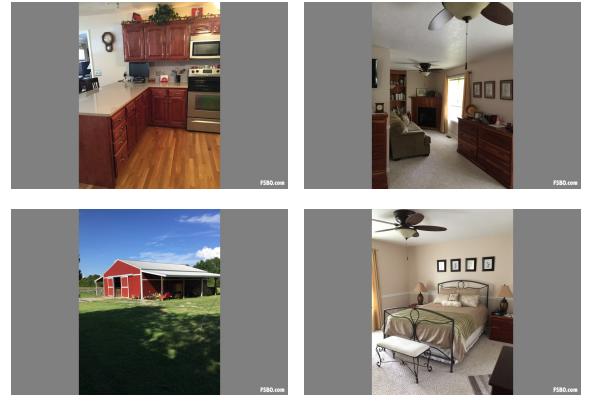

Single family hobby farm horse/cattle

\$395,000

332 John Shaw Road
Lewisburg, TN 37091
Bedford County

Property Description

Country setting, 40 acres of lush pasture, a flowing creek & wooded treeline; listen to the rain on the metal roof! home has new flooring, paint, kitchen, master, baths and new stainless appliances); 4 stall horse barn, cattle barn, new fences. Office can be used as 4th bedroom. 2 gas fireplaces.

Contact Owner:

Charles Hyatt
6154065468
9312522663

Amenities

- Bedroom on Main
- Breakfast Bar
- Central Air
- Dining Room
- Double Vanity
- Electric Oven/Range
- Fireplace
- Laundry Room
- Master on Main
- Office
- Patio
- Private Backyard
- Septic Tank
- Tile
- Vinyl Siding
- Washer/Dryer
- Bonus Room
- Carpet
- Central Heat
- Dishwasher
- Electric Heat
- Family Room
- Hardwood Floors
- Living Room
- Microwave
- Pantry
- Porch
- Refrigerator
- Stainless Steel Appliances
- Vaulted Ceiling
- Walk in Closet
- Workshop

Listing ID:	189926
Bedrooms:	3
Bathrooms:	3
Garage:	Carport
Type:	Residential
Subtype:	Farm/Ranch Single Family Home
Lot Size:	40 acres
Sq. Feet:	2176
Year Built:	2005