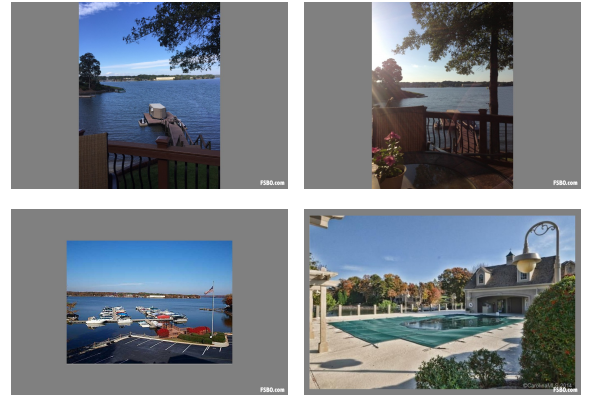

Beautiful Custom Brick Home

\$969,695

15734 Eagleview Drive
Charlotte, NC 28278
Mecklenburg County

Property Description

Will Co-Broke - Custom built, full brick home on main channel of Lake Wylie. Open floor plan, perfect for entertaining with exceptional finishes throughout. High ceilings with flowing natural sunlight throughout the home with views of lake from all rooms. 4 bedrooms, 4 bathroom, 3 car garage on cul-de-sac lot. Deep water dock with boat lift. Professional photography due 3/20/18.