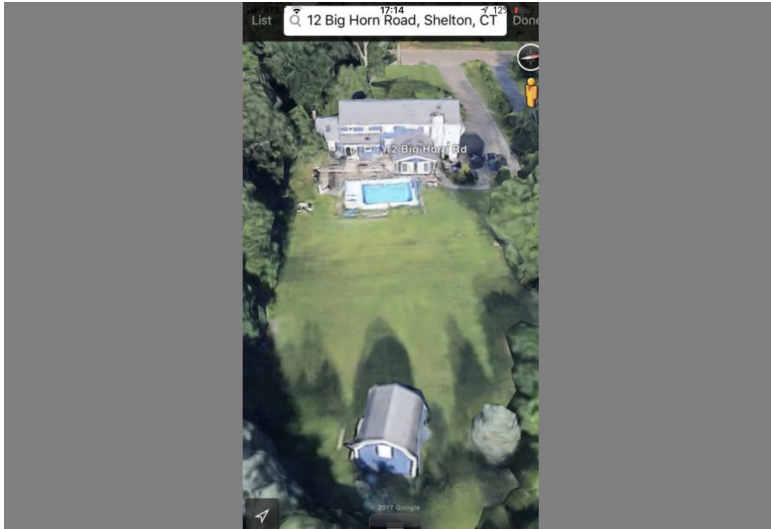

## Ten Room Colonial

**\$515,000**

12 Big Horn Road  
Shelton, CT 06484  
Fairfield County County

### Property Description

Agents Protected: 10 Room Colonial, Covered front porch, 2 MBRs, 5 baths (3 full, 2 half). Chef's Kitchen, 5+ car garage, large deck, 16'x24' Kayak brand pool, 5 person 100 jet ThermoSpa hot tub, and a 16'x16' 2-story barn/shed on 1.01 acres in quiet neighborhood. MBR suite, (25'x20'), has vaulted ceilings, two skylights, french doors with balcony, walk-in closet (10'2"x8'5"), and spa-like Master Bath (11'6"x8'5") with heated floor, his & her vanity, 8'x4' glassed-in his & her shower with b ... [more info online](#)

Listing ID:	<b>191986</b>
Bedrooms:	4
Bathrooms:	5
Garage:	5
Type:	Residential
Subtype:	Single Family Home
Lot Size:	1.01 Acres
Sq. Feet:	3816
Year Built:	1985