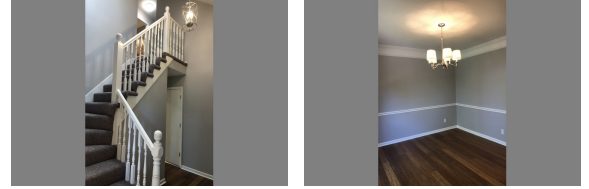

Meticulously updated Tudor Revival in the highly desirable Blue Valley Northwest school district.

Property Description

Meticulously updated Tudor Revival in the highly desirable Blue Valley Northwest school district. Newly installed, and highly resilient, bamboo flooring spans the spacious first level. The open floor plan and new windows wash the morning light throughout the house. Generously sized kitchen, updated with beautiful white cabinets, stainless steel appliances and a timeless granite countertop and tile backsplash. Plenty of space for a butcher block island and in-kitchen dining. The second level host ... **more info online**