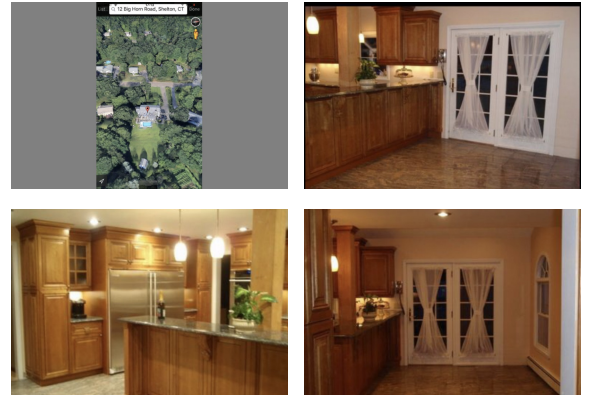

Ten Room Colonial

\$515,000

12 Big Horn Road
Shelton, CT 06484
Fairfield County County

Property Description

Agents Protected: 10 Room Colonial, Covered front porch, 2 MBRs, 5 baths (3 full, 2 half). Chef's Kitchen, 5+ car garage, large deck, 16'x24' Kayak brand pool, 5 person 100 jet ThermoSpa hot tub, and a 16'x16' 2-story barn/shed on 1.01 acres in quiet neighborhood. MBR suite, (25'x20'), has vaulted ceilings, two skylights, french doors with balcony, walk-in closet (10'2"x8'5"), and spa-like Master Bath (11'6"x8'5") with heated floor, his & her vanity, 8'x4' glassed-in his & her shower with b ... [more info online](#)

Contact Owner:

Jay Torreso
203-673-2764
203-673-3948

Amenities

- Attic
- Central Air
- Deck
- Dishwasher
- Electric Oven/Range
- Family Room
- Full Basement
- Granite Countertops
- Hardwood Floors
- Laundry Room
- Microwave
- Porch
- Refrigerator
- Septic Tank
- Stainless Steel Appliances
- Tile
- Walk in Closet
- Breakfast Bar
- Central Heat
- Dining Room
- Double Vanity
- Entrance Foyer
- Fireplace
- Gas Oven/Range
- Great Room
- Hot Tub/Spa
- Living Room
- Office
- Private Backyard
- Security System
- Skylights
- Swimming Pool
- Vaulted Ceiling
- Washer/Dryer