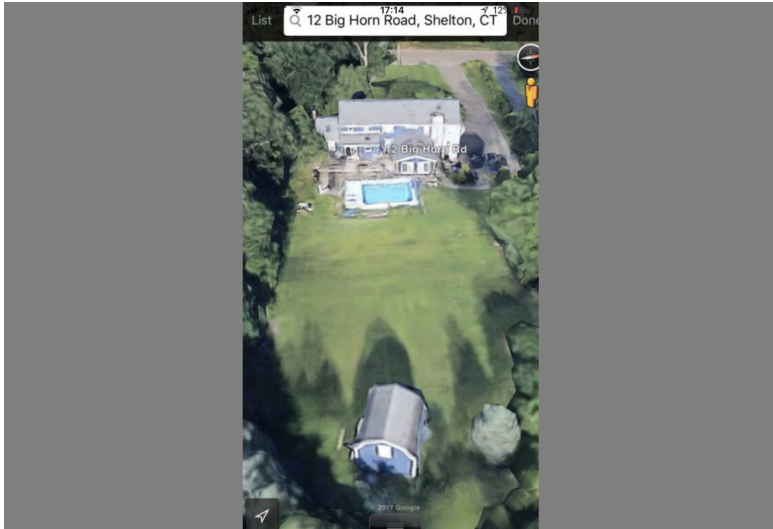

Ten Room Colonial

\$515,000

12 Big Horn Road
Shelton, CT 06484
Fairfield County County

Property Description

Agents Protected: 10 Room Colonial, Covered front porch, 2 MBRs, 5 baths (3 full, 2 half). Chef's Kitchen, 5+ car garage, large deck, 16'x24' Kayak brand pool, 5 person 100 jet ThermoSpa hot tub, and a 16'x16' 2-story barn/shed on 1.01 acres in quiet neighborhood. MBR suite, (25'x20'), has vaulted ceilings, two skylights, french doors with balcony, walk-in closet (10'2"x8'5"), and spa-like Master Bath (11'6"x8'5") with heated floor, his & her vanity, 8'x4' glassed-in his & her shower with b ... [more info online](#)

Listing ID:	191986
Bedrooms:	4
Bathrooms:	5
Garage:	5
Type:	Residential
Subtype:	Single Family Home
Lot Size:	1.01 Acres
Sq. Feet:	3816
Year Built:	1985